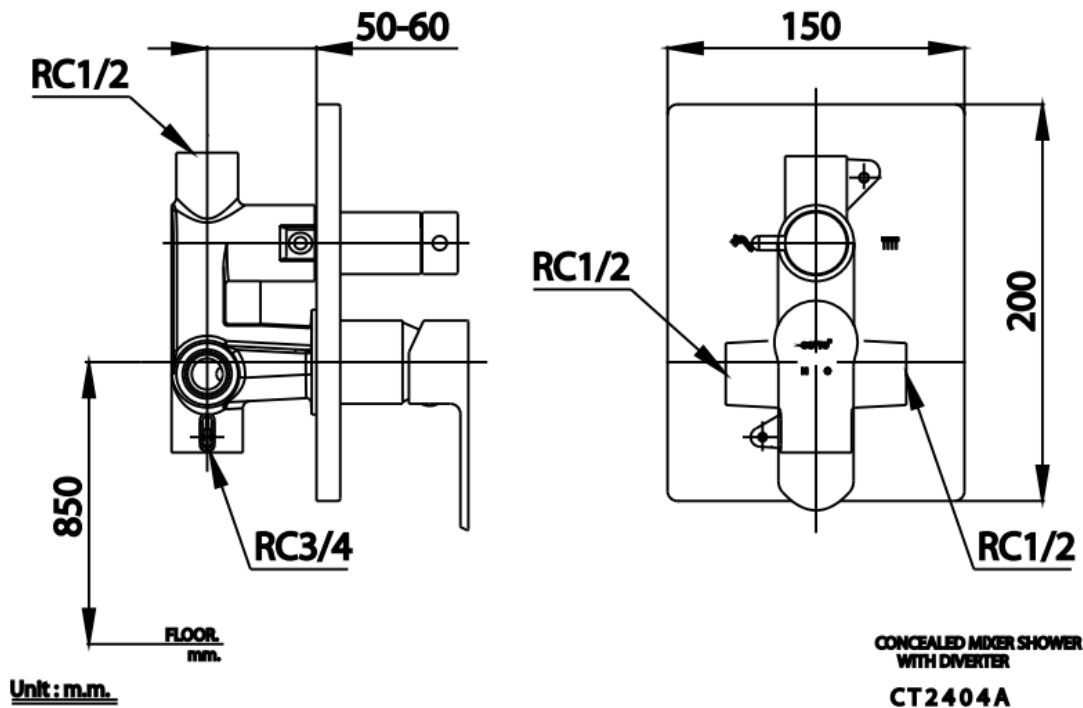

Brand : COTTO, Thailand  
 Name : Waltz concealed shower mixer w/ diverter  
 Item Code : CT2404A  
 Designer :  
 Color / Finish: Chrome  
 Dimensions : 150 x 200 mm

**Product info:**

- Waltz Concealed shower mixer with diverter